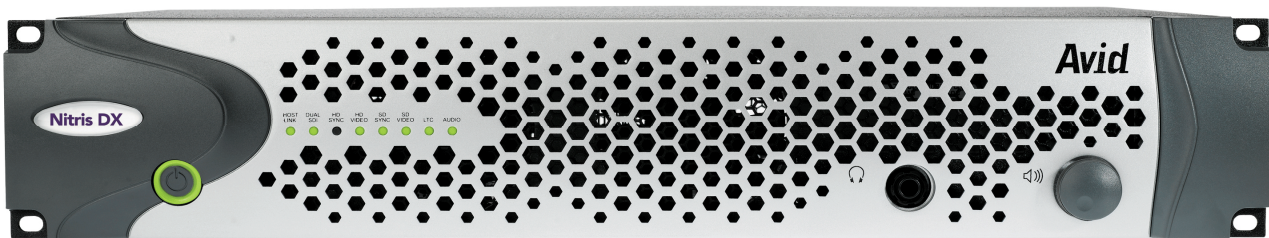

We designed these systems from the chassis up to do just one thing in life... optimize the power of **Avid Media Composer** or **Avid Liquid software**. **The VES/Delta** is more than just a computer; it is a complete workflow solution that can grow as your business evolves.

Add Avid Nitris DX

For even more versatility add the Avid Nitris DX Hardware Option.

With Nitris DX, you can easily capture, monitor, and output material using a wide range of analog and digital connections for all your video and audio needs. Connect to cameras, decks, and other devices through SDI, component video, composite video, and S-Video connections, making video capture and playback easy. Bring high-quality audio into your pipeline for editing through AES/EBU, SDI, XLR, ADAT, S/PDIF, and other audio connections. And get full resolution HD monitoring through HDMI.