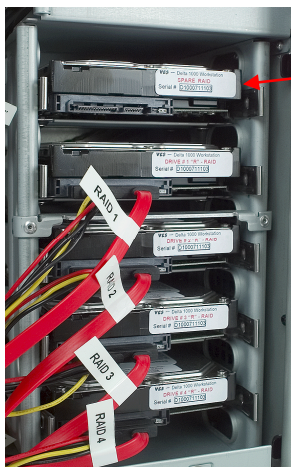

RAID-5 Internal Drive Array as standard will provide 3TB of PROTECTED media storage. At any given time, any three of four 1TB RAID drives contain 100% of your data. Unlike other RAID systems, you do NOT have to wait for an email notification of a RAID drive failure.

Your edit screen will alert you to the drive failure and indicate which drive is bad.

Simply replace the bad drive with a replacement and the data will restore itself. The RAID kit includes not just four, but five drives. The 5th drive stores in the array, but is not wired in, and serves as a “spare tire” so that you do not have to wait for express delivery! Our RAID is designed for ease of maintenance so that the wiring harness is readily accessible from the user side panel.

Note that we ship the four main hard drives and the RAID drives separately from the main tower, in their own re-usable custom travel cases.

Removing the drives prior to shipping or transit not only lessens the overall weight of the tower, but more importantly protects your crucially valuable drives and the data they hold. If you edit on location, these cases make it easier to ship your computer while keeping your precious hard drives safer and more secure.

SPARE DRIVE