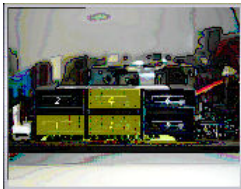

RAID-5 Internal Drive Array as standard will provide 3TB of PROTECTED media storage. At any given time, any three of four 1TB RAID drives contain 100% of your data. Unlike other RAID systems, you do NOT have to wait for an email notification of a RAID drive failure.

Your edit screen will alert you to the drive failure and indicate which drive is bad.

Raid Failure Alert