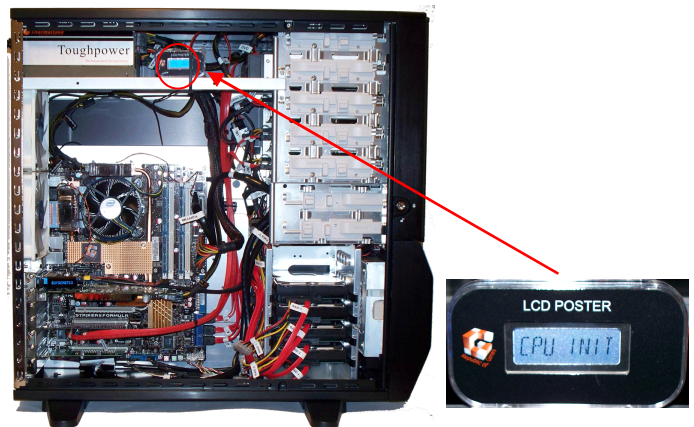

Hardware Diagnostics, an Internal LCD Display automatically detects hardware device failures and translates errors into simple to read English text allowing quick debugging of Hardware Issues.